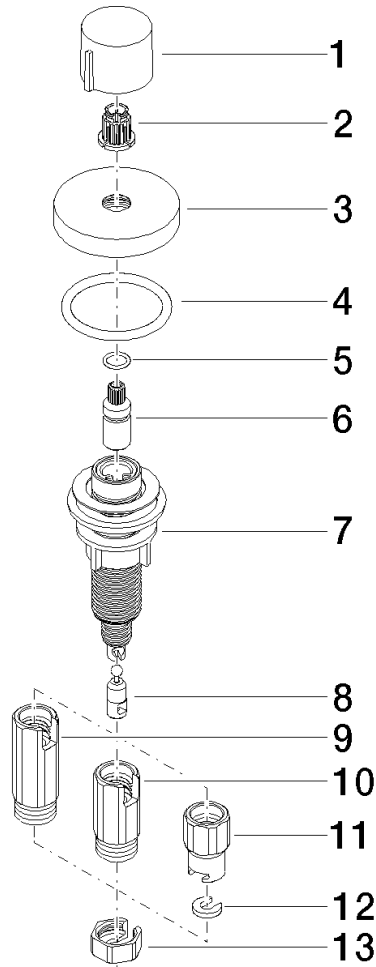

**Strainer waste with control handle - Brushed Chrome**

ELIO

10 710 970

- control for single basin
- including adapter for Bowden cable

Fits ELIO, ENO, MEM, META SQUARE, SYNC, TARA and TARA ULTRA

Fits: ELIO, MEM, TARA, TARA ULTRA, META SQUARE

	Brushed Chrome	10 710 970-93
	Chrome	10 710 970-00
	Brushed Platinum	10 710 970-06
	Platinum	10 710 970-08
	Durabronze (23kt Gold)	10 710 970-09
	Dark Chrome	10 710 970-19
	Brushed Durabronze (23kt Gold)	10 710 970-28
	Matte Black	10 710 970-33
	Brushed Champagne (22kt Gold)	10 710 970-46
	Champagne (22kt Gold)	10 710 970-47
	Brushed Dark Platinum	10 710 970-99

10 710 970

mm [inches]

10 710 970

Parts for other finishes can be found here: [Chrome](#)

**Spare parts list**

No.	Item Number	Name	Quantity used	Delivery time
1	09 20 97 030-93	handle	1	60
2	90 12 12 002 00 90	fixing cap	1	2
3	09 27 87 006-93	rosette	1	60
4	90 14 10 043 00 90	seal	1	2
5	09 14 10 042 90	seal	1	2
6	09 29 06 087-93	spindle	1	-
Spare part can no longer be ordered, please order the replacement item				
7	04 30 01 029 00 90	adaptor	1	2
8	09 24 03 175 90	adaptor	1	2
9	09 11 10 073-07	connection	1	30
10	09 11 10 074-07	connection	1	30
11	09 11 10 079-07	connection	1	30
12	09 30 11 087 90	disc	1	2
13	09 23 30 024-07	nut	1	30