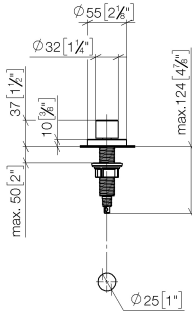

**Strainer waste with control handle - Brushed Chrome**

ELIO

10 710 970

- control for single basin
- including adapter for Bowden cable

Fits ELIO, ENO, MEM, META SQUARE, SYNC, TARA and TARA ULTRA

Fits: ELIO, MEM, TARA, TARA ULTRA, META SQUARE

10 710 970

mm [inches]

10 710 970

Parts for other finishes can be found here: [Chrome](#)

**Spare parts list**

No.	Item Number	Name	Quantity used	Delivery time
1	09 20 97 030-93	handle	1	60
2	90 12 12 002 00 90	fixing cap	1	2
3	09 27 87 006-93	rosette	1	60
4	90 14 10 043 00 90	seal	1	2
5	09 14 10 042 90	seal	1	2
6	09 29 06 087-93	spindle	1	-
Spare part can no longer be ordered, please order the replacement item				
7	04 30 01 029 00 90	adaptor	1	2
8	09 24 03 175 90	adaptor	1	2
9	09 11 10 073-07	connection	1	30
10	09 11 10 074-07	connection	1	30
11	09 11 10 079-07	connection	1	30
12	09 30 11 087 90	disc	1	2
13	09 23 30 024-07	nut	1	30